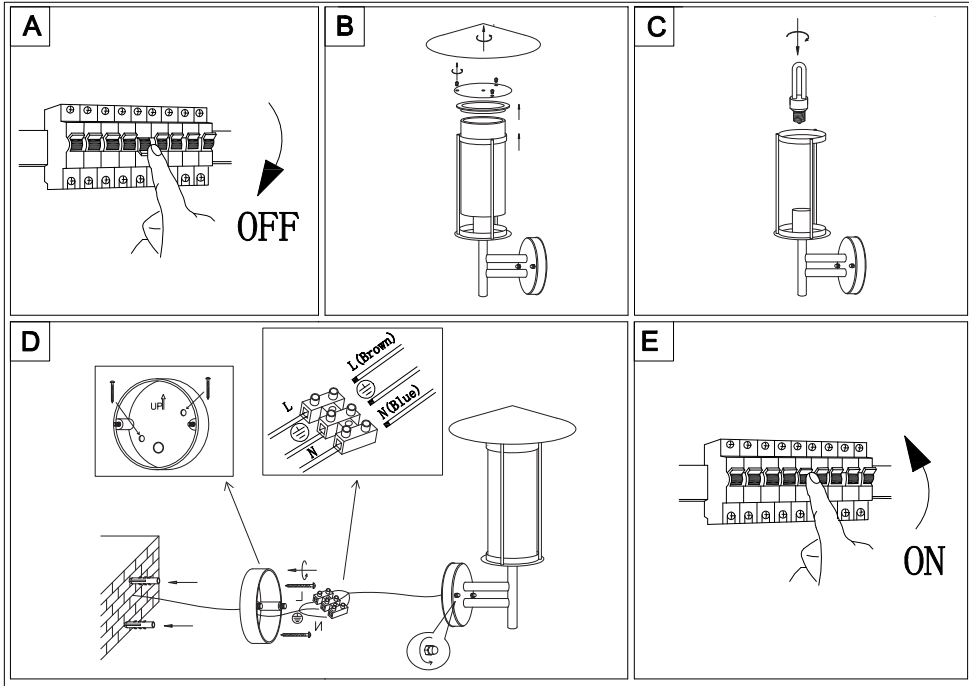

LUXFORM
LIGHTING

Utah wall lantern

LUXFORM
GLOBAL BV

Luxform Global BV Transportstraat 1 8263 BW Kampen The Netherlands

C12

L27

C13

M2